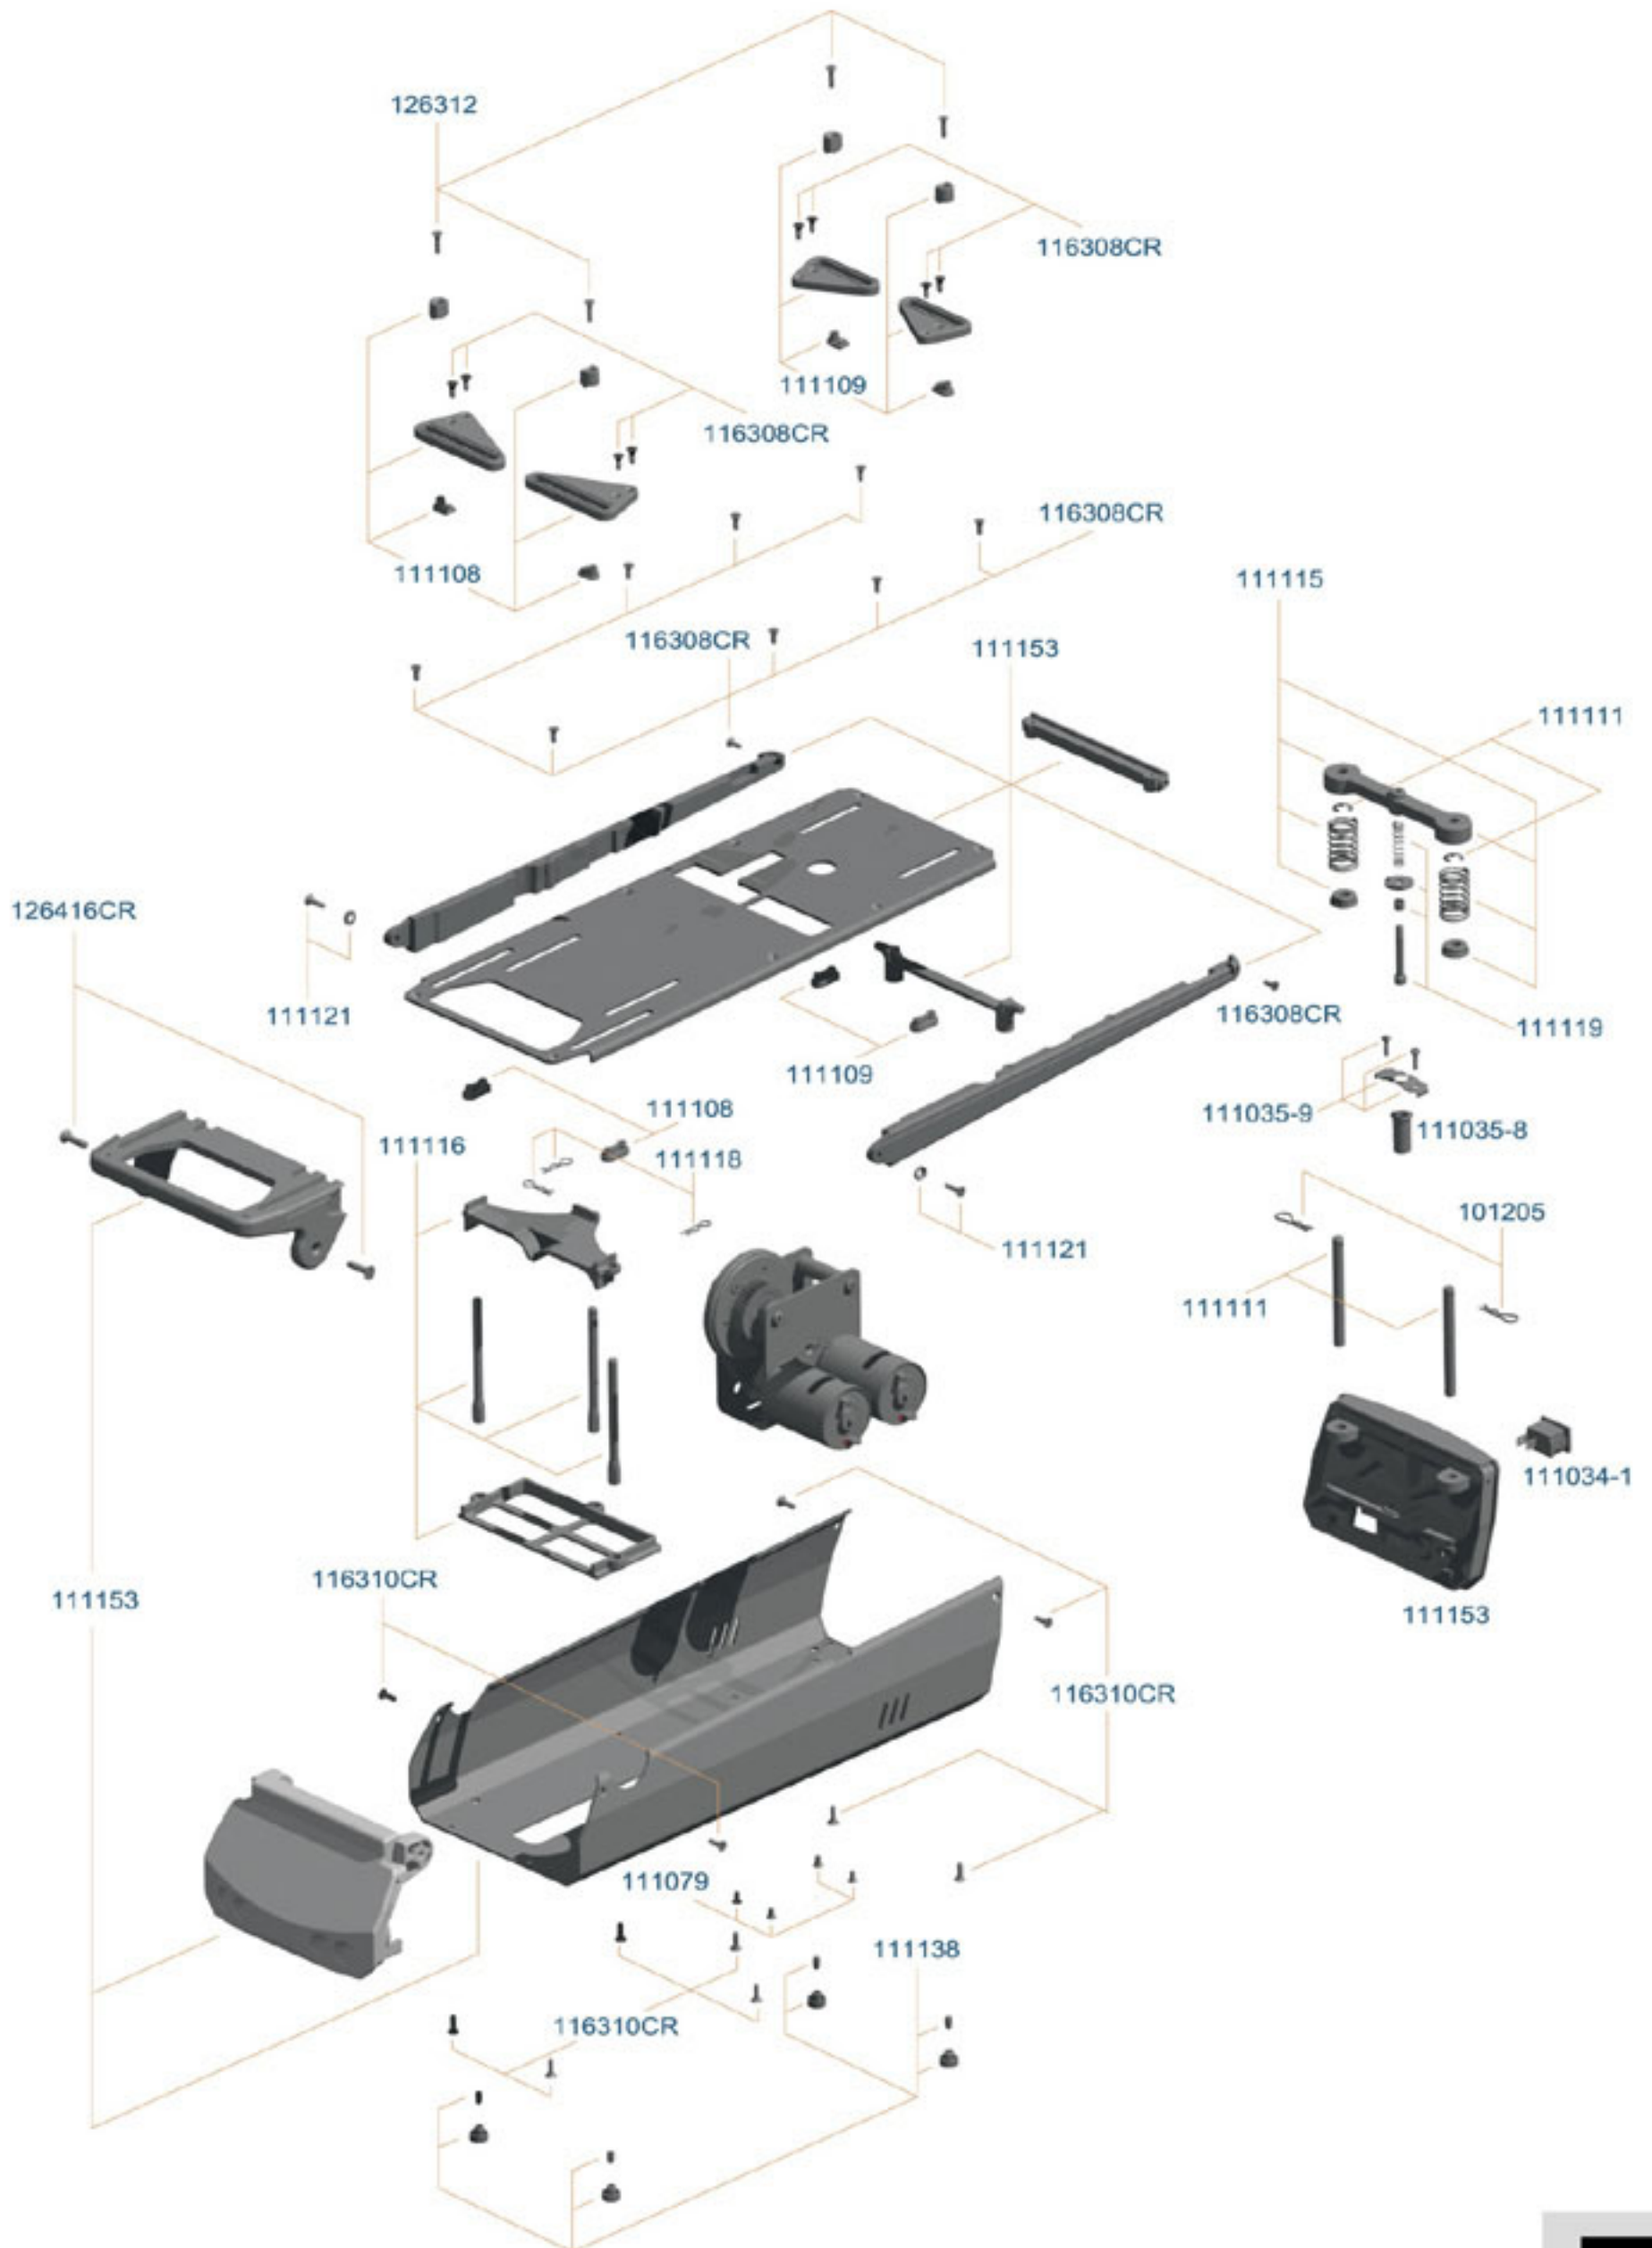

X5 Turbo 2 Parts List

X5 Turbo 2 Parts List

101205	R8 R-Clip (10)
111034-1	Switch
111035-2	10x26x8mm Bearing (2)
111035-8	Hollow Nylon Post
111035-9	3x10mm R.H. TP Screw & Copper Plate (2)
111079	3x6mm F.H. Screw (6)
111105	Starter Wheel Post Set (X5)
111106	X5 Motor Mount
111107	X5 Alum. Cover Plate (Grey Color)
111108	X5 Large Chassis Guide w/post (2) (Grey Color)
111109	X5 Small Chassis Guide w/post (2) (Grey Color)
111110	X5 Cover Full Nylon Parts Set (Orange Color)
111111	Alum. Post (2) & E5 Clip (2)
111112	X5 Side Plate (switch side) (1) (Grey Color)
111113	X5 Female Battery Adaptor (2)
111114	X5 Alum. Case (Grey Color)
111115	X5 Large Spring, Upper & Lower Spring Holder (Orange Color)
111116	X5 Battery Holder Set (Orange Color)
111117	X5 Side Plate (handle side) (1) (Grey Color)
111118	R5 R-clip (10)
111119	Timing Spring, Cap Screw, Copper Washer & Nylon Bushing
111121	3x12mm FH TP Screw & 3mm FH Washer (2)
111123	X5 Chassis Guide Nylon Post Set (4 pairs)
111138	Nylon Feet (X5, Alpha) (4)

111139	X5 Turbo Case, Cover Plate, Cover Plate Nylon & Side Plates
111148	53T Main Gear with screws (X5 Turbo 2)
111149	Durable Rubber Wheel (X5 Turbo 2)
111150	5x34mm Post (1) & Reduction Gear Set (X5 Turbo 2)
111151	S3M Belt (X5 Turbo 2)
111152	S2M Belt (X5 Turbo 2)
111153	X5 Turbo Case, Cover Plate, Cover Plate Nylon & Side Plates
111154	X5 Turbo 550 Motor Set (w/wire) (2)
111155	Alum. Motor Pulley (X5 Turbo 2)
116308CR	3x8mm Steel FH TP Screw (cross) (6)
116310CR	3x10mm Steel FH TP Screw (cross) (6)
126312	3x12mm Steel F.H. Screw (6)
126416CR	4x16mm Steel FH Screw (cross) (6)
150511	5x11x4mm Dust-Resistant Bearing (4)

Optional Parts

111094	Fuzzy Power Panel (w/glow starter socket)
111125	X5 & Alpha 12v Wire Set
111128	Starter Box Reverse Connector (2)