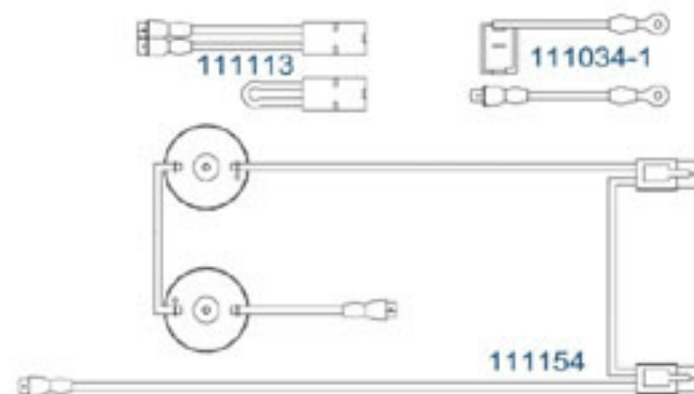

X5 Turbo 2 Parts List

X5 Turbo 2 Parts List

101205	R8 R-Clip (10)
111034-1	Switch
111035-2	10x26x8mm Bearing (2)
111035-8	Hollow Nylon Post
111035-9	3x10mm R.H. TP Screw & Copper Plate (2)
111079	3x6mm F.H. Screw (6)
111105	Starter Wheel Post Set (X5)
111106	X5 Motor Mount
111107	X5 Alum. Cover Plate (Grey Color)
111108	X5 Large Chassis Guide w/post (2) (Grey Color)
111109	X5 Small Chassis Guide w/post (2) (Grey Color)
111110	X5 Cover Full Nylon Parts Set (Orange Color)
111111	Alum. Post (2) & E5 Clip (2)
111112	X5 Side Plate (switch side) (1) (Grey Color)
111113	X5 Female Battery Adaptor (2)
111114	X5 Alum. Case (Grey Color)
111115	X5 Large Spring, Upper & Lower Spring Holder (Orange Color)
111116	X5 Battery Holder Set (Orange Color)
111117	X5 Side Plate (handle side) (1) (Grey Color)
111118	R5 R-clip (10)
111119	Timing Spring, Cap Screw, Copper Washer & Nylon Bushing
111121	3x12mm FH TP Screw & 3mm FH Washer (2)
111123	X5 Chassis Guide Nylon Post Set (4 pairs)
111138	Nylon Feet (X5, Alpha) (4)

111139	X5 Turbo Case, Cover Plate, Cover Plate Nylon & Side Plates
111148	53T Main Gear with screws (X5 Turbo 2)
111149	Durable Rubber Wheel (X5 Turbo 2)
111150	5x34mm Post (1) & Reduction Gear Set (X5 Turbo 2)
111151	S3M Belt (X5 Turbo 2)
111152	S2M Belt (X5 Turbo 2)
111153	X5 Turbo Case, Cover Plate, Cover Plate Nylon & Side Plates
111154	X5 Turbo 550 Motor Set (w/wire) (2)
111155	Alum. Motor Pulley (X5 Turbo 2)
116308CR	3x8mm Steel FH TP Screw (cross) (6)
116310CR	3x10mm Steel FH TP Screw (cross) (6)
126312	3x12mm Steel F.H. Screw (6)
126416CR	4x16mm Steel FH Screw (cross) (6)
150511	5x11x4mm Dust-Resistant Bearing (4)