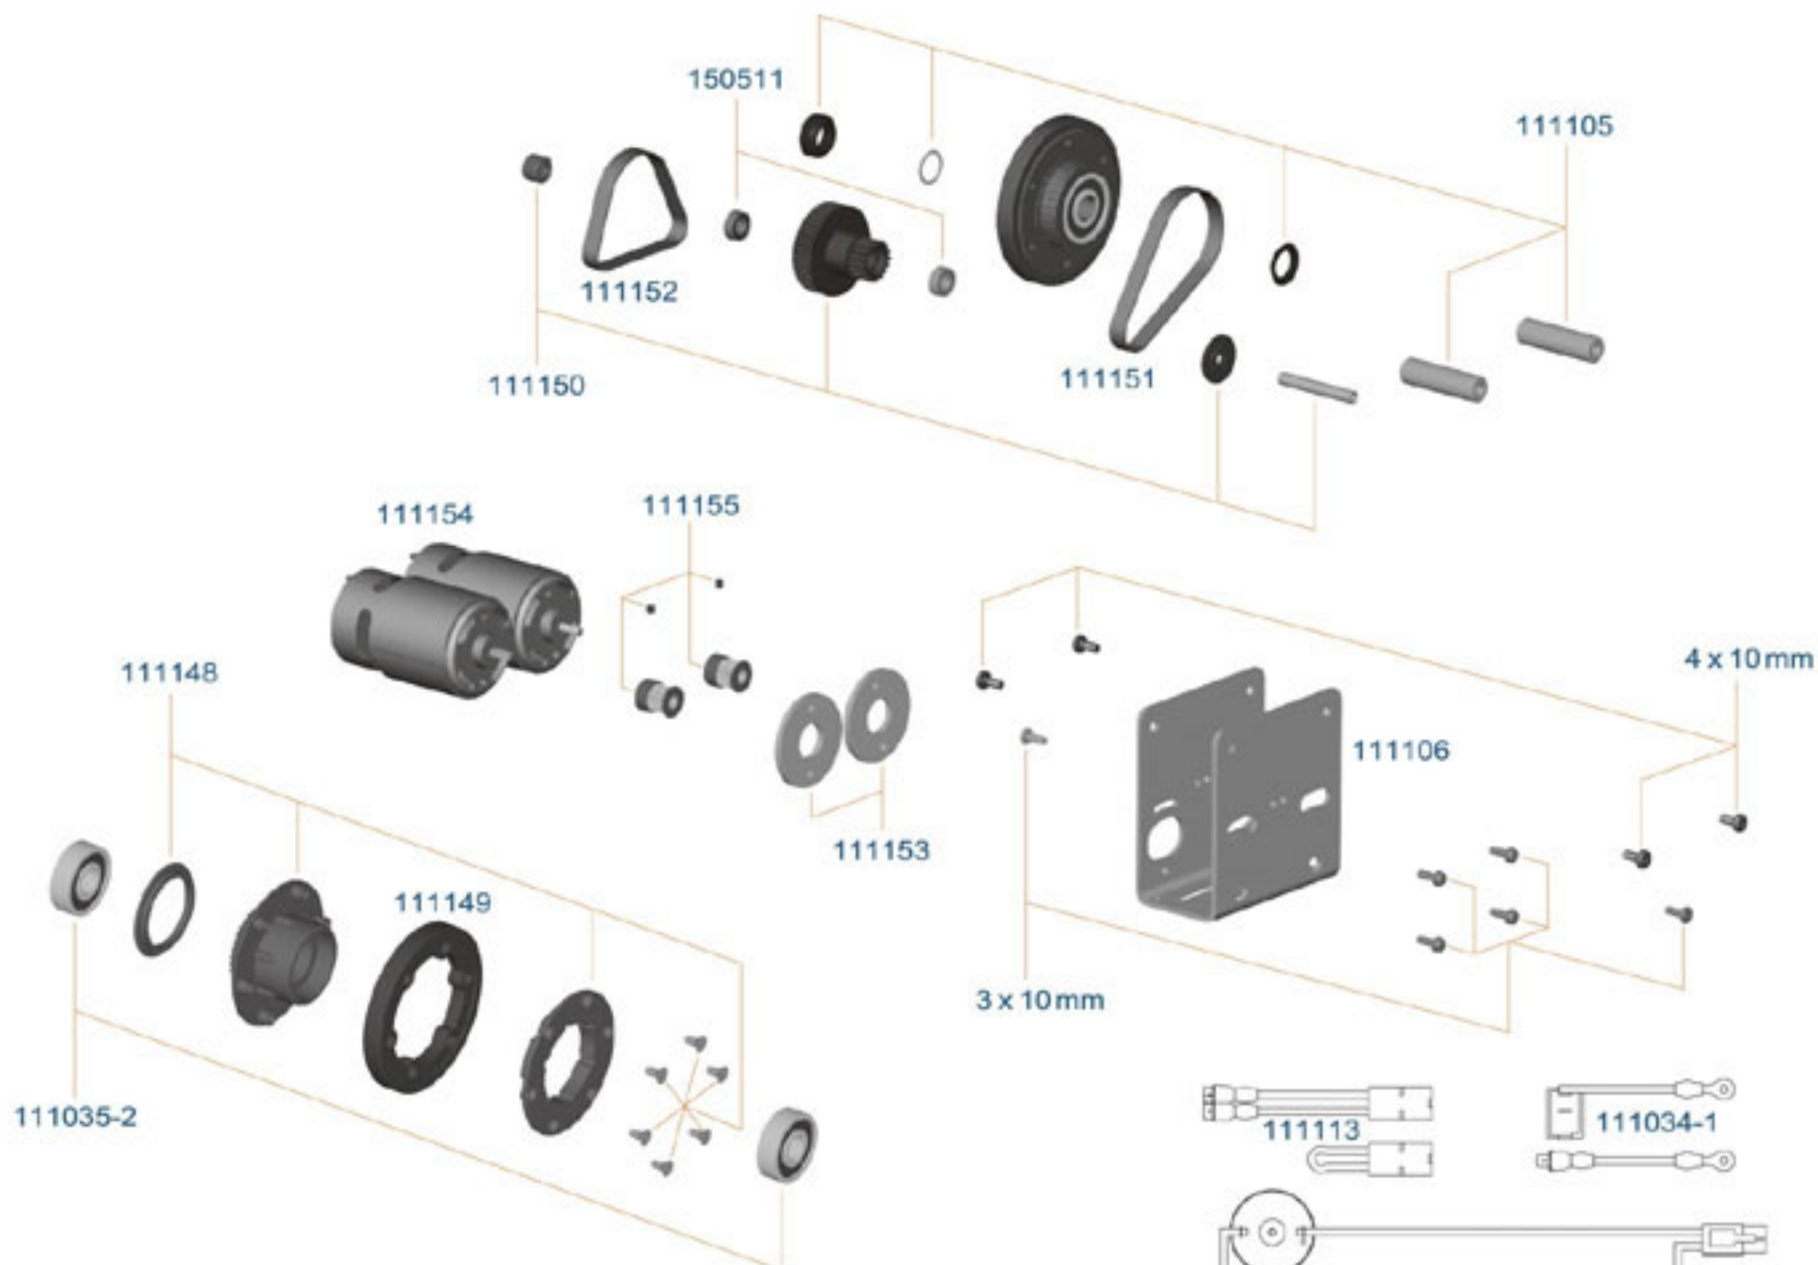

X5 Turbo 2 Parts List

X5 Turbo 2 Parts List

101205	R8 R-Clip (10)
111034-1	Switch
111035-2	10x26x8mm Bearing (2)
111035-8	Hollow Nylon Post
111035-9	3x10mm R.H. TP Screw & Copper Plate (2)
111079	3x6mm F.H. Screw (6)
111105	Starter Wheel Post Set (X5)
111106	X5 Motor Mount
111107	X5 Alum. Cover Plate (Grey Color)
111108	X5 Large Chassis Guide w/post (2) (Grey Color)
111109	X5 Small Chassis Guide w/post (2) (Grey Color)
111110	X5 Cover Full Nylon Parts Set (Orange Color)
111111	Alum. Post (2) & E5 Clip (2)
111112	X5 Side Plate (switch side) (1) (Grey Color)
111113	X5 Female Battery Adaptor (2)
111114	X5 Alum. Case (Grey Color)
111115	X5 Large Spring, Upper & Lower Spring Holder (Orange Color)
111116	X5 Battery Holder Set (Orange Color)
111117	X5 Side Plate (handle side) (1) (Grey Color)
111118	R5 R-clip (10)
111119	Timing Spring, Cap Screw, Copper Washer & Nylon Bushing
111121	3x12mm FH TP Screw & 3mm FH Washer (2)
111123	X5 Chassis Guide Nylon Post Set (4 pairs)
111138	Nylon Feet (X5, Alpha) (4)

111139	X5 Turbo Case, Cover Plate, Cover Plate Nylon & Side Plates
111148	53T Main Gear with screws (X5 Turbo 2)
111149	Durable Rubber Wheel (X5 Turbo 2)
111150	5x34mm Post (1) & Reduction Gear Set (X5 Turbo 2)
111151	S3M Belt (X5 Turbo 2)
111152	S2M Belt (X5 Turbo 2)
111153	X5 Turbo Case, Cover Plate, Cover Plate Nylon & Side Plates
111154	X5 Turbo 550 Motor Set (w/wire) (2)
111155	Alum. Motor Pulley (X5 Turbo 2)
116308CR	3x8mm Steel FH TP Screw (cross) (6)
116310CR	3x10mm Steel FH TP Screw (cross) (6)
126312	3x12mm Steel F.H. Screw (6)
126416CR	4x16mm Steel FH Screw (cross) (6)
150511	5x11x4mm Dust-Resistant Bearing (4)

Optional Parts

111094	Fuzzy Power Panel (w/glow starter socket)
111125	X5 & Alpha 12v Wire Set
111128	Starter Box Reverse Connector (2)